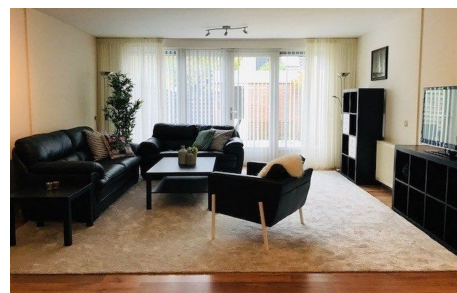

Save time and money go directly to
the best and quickest agent

De Eendracht, Amstelveen

!!The pictures are not from this house, but the decoration and furniture will be the same!

Details:

- Size of the property: 120 m²
- Number of bedrooms: 4
- Number of bathrooms: 1

Type	: Terraced house
Decoration	: Fully furnished
Garden	: Yes, Frontyard, 100×100cm
Living Surface	: 120m ²
Rooms	: 5

Rent € 2.700 p.m. excl. per month