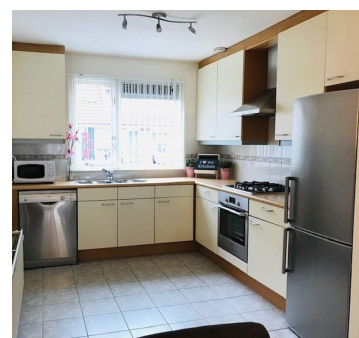

Save time and money go directly to
the best and quickest agent

De Eendracht, Amstelveen

!!The pictures are not from this house, but the decoration and furniture will be the same!

Details:

- Size of the property: 120 m²
- Number of bedrooms: 4
- Number of bathrooms: 1

Type	: Terraced house
Decoration	: Fully furnished
Garden	: Yes, Frontyard, 100×100cm
Living Surface	: 120m ²
Rooms	: 5

Rent € 2.700 p.m. excl. per month