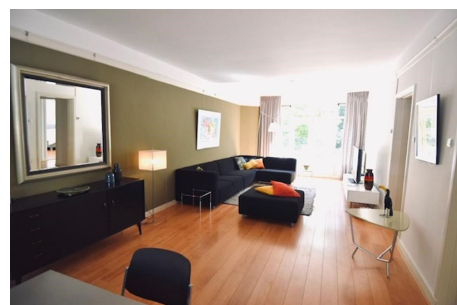

*Save time and money go directly to
the best and quickest agent*

Stadionweg, Amsterdam

Description

Spacious and attractive typical 'Amsterdam-Zuid apartment' in the famous Berlage quarter. Apartment on the first floor of well constructed building, easy accessible by broad (outside) stone steps and private front door. Large living room with sun side balcony, overlooking green gardens at the back side.

No restrictions in obtaining neighbourhood car parking license for residents. Bicycle stand in front of

Type	: Upper floor apartment
Decoration	: Fully furnished
Living Surface	: 110m ²
Rooms	: 4

Rent € 2.850 p.m. excl. per month