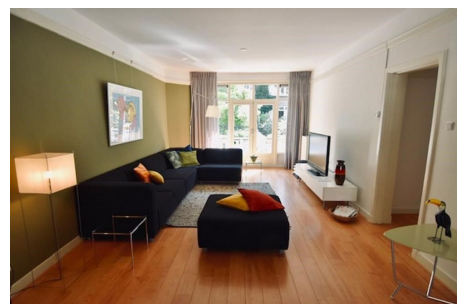

*Save time and money go directly to
the best and quickest agent*

Stadionweg, Amsterdam

Description

Spacious and attractive typical 'Amsterdam-Zuid apartment' in the famous Berlage quarter. Apartment on the first floor of well constructed building, easy accessible by broad (outside) stone steps and private front door. Large living room with sun side balcony, overlooking green gardens at the back side.

No restrictions in obtaining neighbourhood car parking license for residents. Bicycle stand in front of

Type	: Upper floor apartment
Decoration	: Fully furnished
Living Surface	: 110m ²
Rooms	: 4

Rent € 2.850 p.m. excl. per month