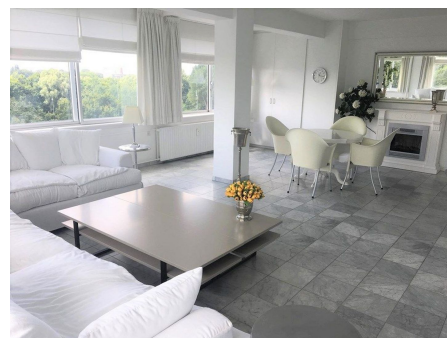

Save time and money go directly to
the best and quickest agent

Meander, Amstelveen

Details:

- Size of the property: 110 m²
- Number of bedrooms: 2
- Number of bathrooms: 1
- Type of house: Apartment
- Construction year of the house: 1961

Type : Upper floor apartment
Decoration : Fully furnished
Living Surface : 110m²
Rooms : 3

Rent € 2.375 p.m. excl. per month