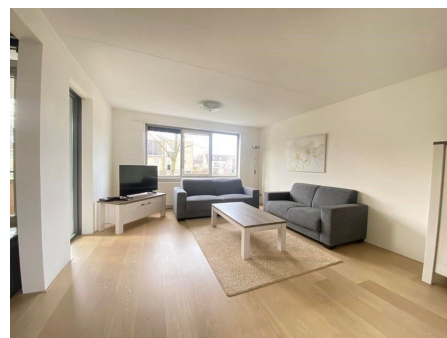

Save time and money go directly to
the best and quickest agent

Zeelandiahoeve, Amstelveen

Details:

Size of the house (m2) approximately 100 m2

Number of bedrooms: 2

Number of bathrooms: 1

Type of house: Apartment

Quality of public transportation: Good

Type	: Walk-up flat
Decoration	: Fully furnished
Living Surface	: 92m ²
Rooms	: 3

Rent € 2.150 p.m. excl. per month