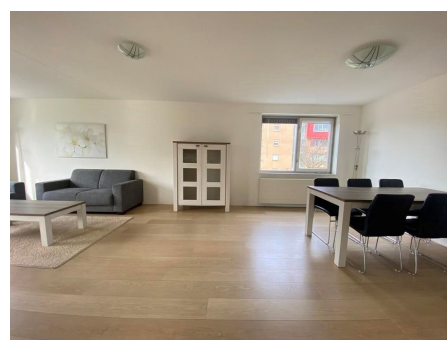

Save time and money go directly to
the best and quickest agent

Zeelandiahoeve, Amstelveen

Details:

Size of the house (m2) approximately 100 m2

Number of bedrooms: 2

Number of bathrooms: 1

Type of house: Apartment

Quality of public transportation: Good

Type	: Walk-up flat
Decoration	: Fully furnished
Living Surface	: 92m ²
Rooms	: 3

Rent € 2.150 p.m. excl. per month