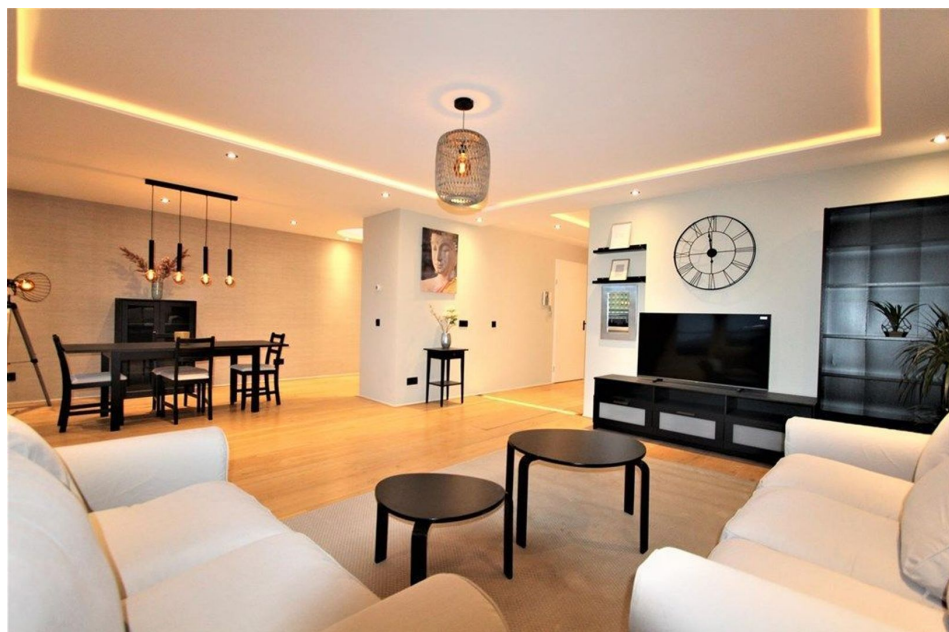

*Save time and money go directly to
the best and quickest agent*

Rembrandtweg, Amstelveen

Details:

- Size of the property: 98 m²
- Number of bedrooms: 2
- Number of bathrooms: 1
- Type of house: Apartment
- Construction year of the house: 1998

Type	: Up and downstairs house
Decoration	: Fully furnished
Living Surface	: 98m²
Rooms	: 3

Rent € 2.400 p.m. excl. per month