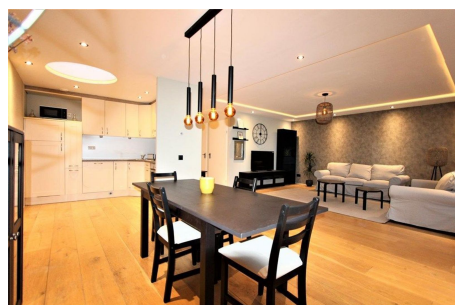

*Save time and money go directly to
the best and quickest agent*

Rembrandtweg, Amstelveen

Details:

- Size of the property: 98 m²
- Number of bedrooms: 2
- Number of bathrooms: 1
- Type of house: Apartment
- Construction year of the house: 1998

Type	: Up and downstairs house
Decoration	: Fully furnished
Living Surface	: 98m²
Rooms	: 3

Rent € 2.400 p.m. excl. per month