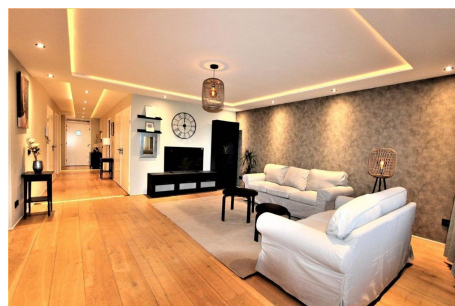

*Save time and money go directly to
the best and quickest agent*

Rembrandtweg, Amstelveen

Details:

- Size of the property: 98 m²
- Number of bedrooms: 2
- Number of bathrooms: 1
- Type of house: Apartment
- Construction year of the house: 1998

Type	: Up and downstairs house
Decoration	: Fully furnished
Living Surface	: 98m²
Rooms	: 3

Rent € 2.400 p.m. excl. per month