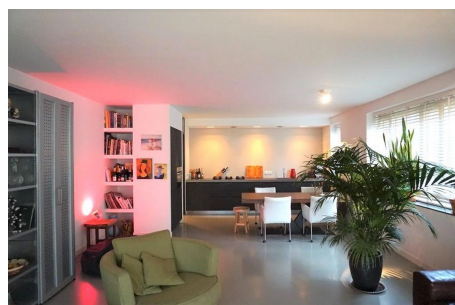

Save time and money go directly to
the best and quickest agent

Spadinalaan, Amsterdam

Please be aware that this property is available from 17-04-2023 up until 16-10-2023.

Nice apartment with two bedrooms and is located in a very nice and central location. You can reach Central Station of Amsterdam within a few minutes.

With newly built properties around the apartment it makes this property also very energy sufficient (Energylabel A). This property is located very closeby the ferry. It's a walking distance to ferry and the

Type	: Upper floor apartment
Decoration	: Fully furnished
Living Surface	: 86m²
Rooms	: 3

Rent € 2.250 p.m. excl. per month