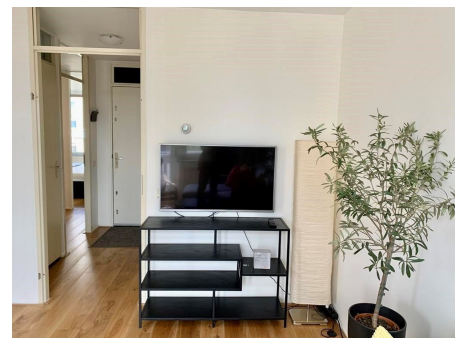

## Camperstraat, Amsterdam

Perfect for a single person or a couple! Second bedroom should be considered more as a work room.

Details:

- Size of the property: 60m<sup>2</sup>

**AMSTERDAM HOUSING**  
Slingelandtstraat 29  
1078 BH Amsterdam