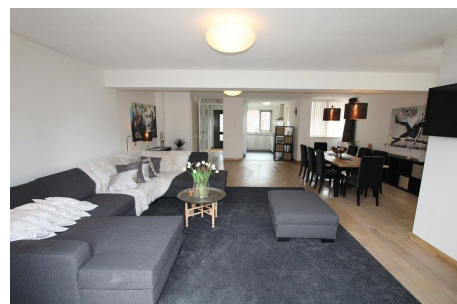

Save time and money go directly to
the best and quickest agent

Simon Stevinstraat, Amstelveen

Description

Details:

- Size of the property: 132 m²
- Number of bedrooms: 5
- Number of bathrooms: 2

Type	: Terraced house
Decoration	: Semi Furnished
Garden	: Yes, Backyard
Living Surface	: 132m ²
Rooms	: 6