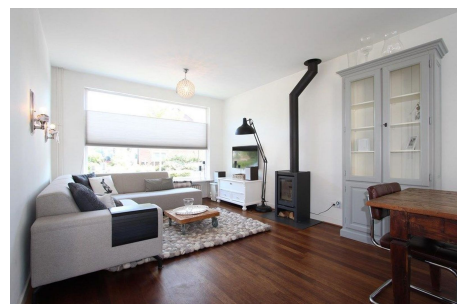

Save time and money go directly to
the best and quickest agent

Betje Wolfflaan, Amstelveen

Details:

- Size of the property: 82 m²
- Number of bedrooms: 2
- Number of bathrooms: 1
- Type of house: Family House
- Interior decoration: Furnished

Type	: Terraced house
Decoration	: Fully furnished
Garden	: Yes, Frontyard, 600×1000cm
Living Surface	: 82m ²
Rooms	: 4

Rent € 2.150 p.m. excl. per month