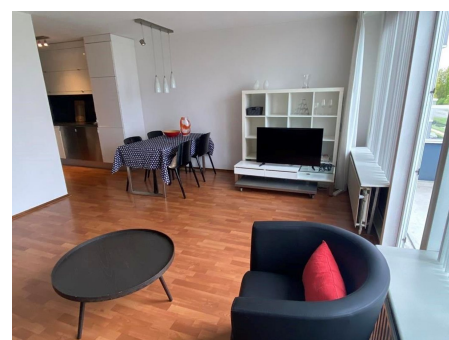

Save time and money go directly to
the best and quickest agent

Rosa Spierlaan, Amstelveen

THE MINIMAL RENTAL TERM FOR THIS PROPERTY IS 18 MONTHS.

Details:

Size of the property: (m2) approximately 75 m2

Number of bedrooms: 2

Number of bathrooms: 1

Type : Upper floor apartment

Decoration : Fully furnished

Living Surface : 75m²

Rooms : 3

Rent € 1.950 p.m. excl. per month