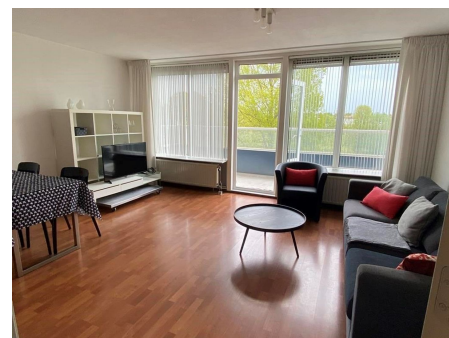

Save time and money go directly to
the best and quickest agent

Rosa Spierlaan, Amstelveen

THE MINIMAL RENTAL TERM FOR THIS PROPERTY IS 18 MONTHS.

Details:

Size of the property: (m2) approximately 75 m2

Number of bedrooms: 2

Number of bathrooms: 1

Type : Upper floor apartment

Decoration : Fully furnished

Living Surface : 75m²

Rooms : 3

Rent € 1.950 p.m. excl. per month