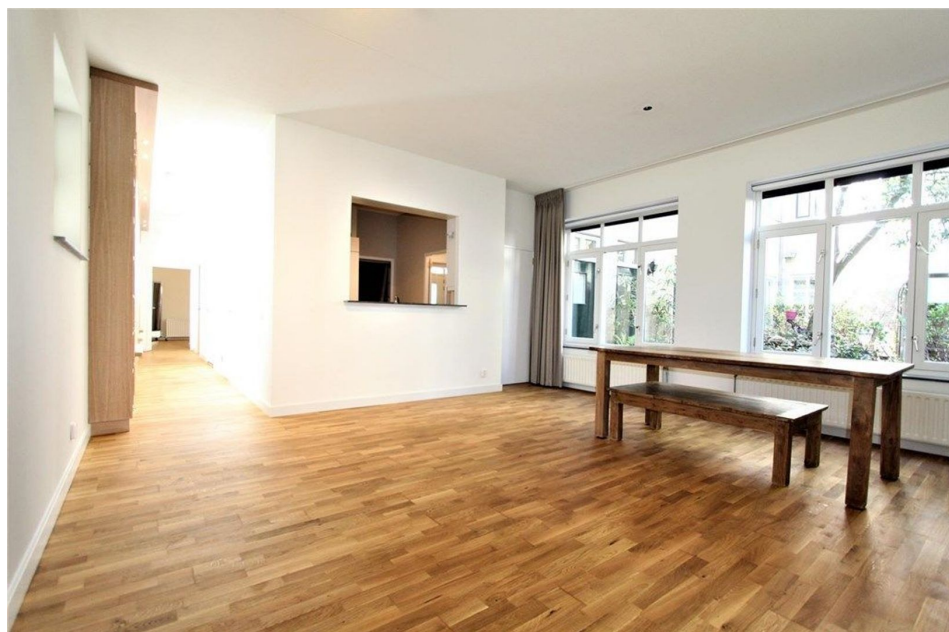

Save time and money go directly to
the best and quickest agent

Eerste Boerhaavestraat, Amsterdam

Details:

Size of the property: (m2) approximately 113 m2

Number of bedrooms: 2

Number of bathrooms: 1

Type of house: Apartment

Quality of public transportation: Good

Type	: Ground floor apartment
Decoration	: Semi Furnished
Garden	: Yes, Backyard, West, 500x500cm
Living Surface	: 113m²
Rooms	: 3

Rent € 2.500 p.m. excl. per month