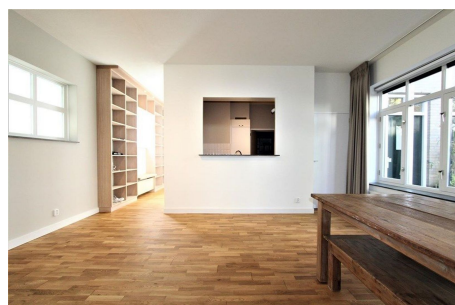

Save time and money go directly to
the best and quickest agent

Eerste Boerhaavestraat, Amsterdam

Details:

Size of the property: (m2) approximately 113 m2

Number of bedrooms: 2

Number of bathrooms: 1

Type of house: Apartment

Quality of public transportation: Good

Type	: Ground floor apartment
Decoration	: Semi Furnished
Garden	: Yes, Backyard, West, 500x500cm
Living Surface	: 113m²
Rooms	: 3

Rent € 2.500 p.m. excl. per month