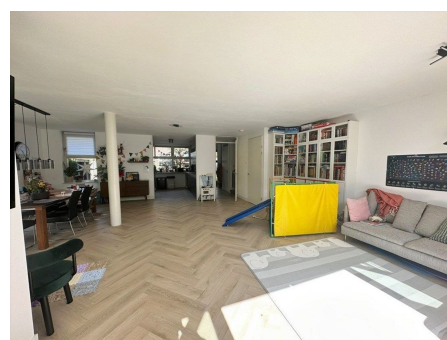

Save time and money go directly to
the best and quickest agent

Lunenburg, Amstelveen

Please be aware that most of the furniture will be replaced. Only the cupboards, washing machine, dryer, dining chairs will stay the same as on the pictures.

Details:

- Size of the property: 173 m²
- Number of bedrooms: 5

Type	: Endhouse
Decoration	: Semi Furnished
Garden	: Yes, Backyard, 600×1000cm
Living Surface	: 173m²
Rooms	: 6

Rent € 4.250 p.m. excl. per month