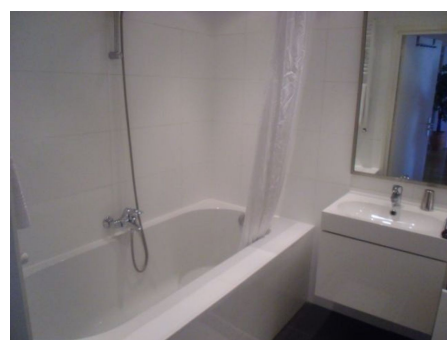

Save time and money go directly to
the best and quickest agent

Duivelselaan, Amstelveen

Details:

Size of the property (m2) approximately 85 m2

Number of bedrooms: 2

Number of bathrooms: 1

Type of house: Apartment

Quality of public transportation: Good

Type	: Upper floor apartment
Decoration	: Fully furnished
Living Surface	: 85m ²
Rooms	: 3

Rent € 2.250 p.m. excl. per month