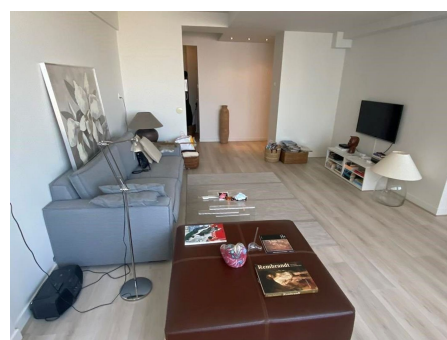

## Meander, Amstelveen

Details:

- Size of the property: 78 m2
- Number of bedrooms: 1
- Number of bathrooms: 1
- Type of house: Apartment
- Construction year of the house: 1961

**AMSTERDAM HOUSING**  
Slingelveekstraat 29  
1078 BH Amsterdam