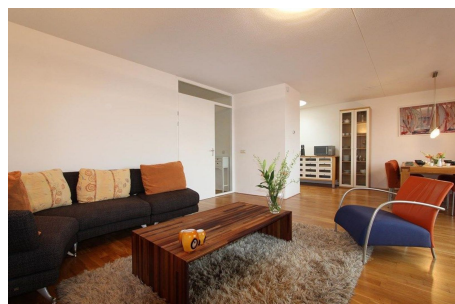

Save time and money go directly to
the best and quickest agent

Rembrandtweg, Amstelveen

Details:

- Size of the property: 95 m²
- Number of bedrooms: 2
- Number of bathrooms: 1
- Type of house: Apartment
- Construction year of the house: 2000

Type : Upper floor apartment
Decoration : Fully furnished
Living Surface : 95m²
Rooms : 3

Rent € 2.500 p.m. excl. per month