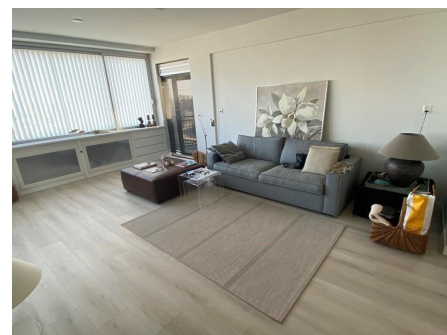

Save time and money go directly to
the best and quickest agent

Meander, Amstelveen

Details:

- Size of the property: 78 m2
- Number of bedrooms: 1
- Number of bathrooms: 1
- Type of house: Apartment
- Construction year of the house: 1961

AMSTERDAM HOUSING
Slingelveekstraat 29
1078 BH Amsterdam

+31 (0)20 671 72 66
info@amsterdamhousing.com
www.amsterdamhousing.com

Upper floor apartment
Fully furnished
78m²
2