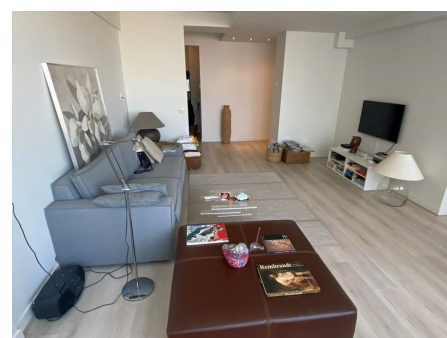

Save time and money go directly to
the best and quickest agent

Meander, Amstelveen

Details:

- Size of the property: 78 m2
- Number of bedrooms: 1
- Number of bathrooms: 1
- Type of house: Apartment
- Construction year of the house: 1961

AMSTERDAM HOUSING
Slingelveekstraat 29
1078 BH Amsterdam

+31 (0)20 671 72 66
info@amsterdamhousing.com
www.amsterdamhousing.com

Upper floor apartment
Fully furnished
78m²
2