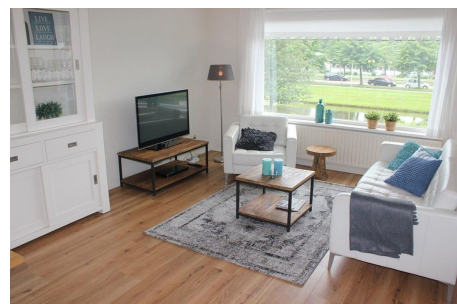

*Save time and money go directly to
the best and quickest agent*

Zeelandiahoeve, Amstelveen

Details:

Size of the property: (m2) approximately 70 m2

Number of bedrooms: 2

Number of bathrooms: 1

Type of house: Apartment

Quality of public transportation: Good

Type : Upper floor apartment

Decoration : Fully furnished

Living Surface : 70m²

Rooms : 3

Rent € 1.950 p.m. excl. per month