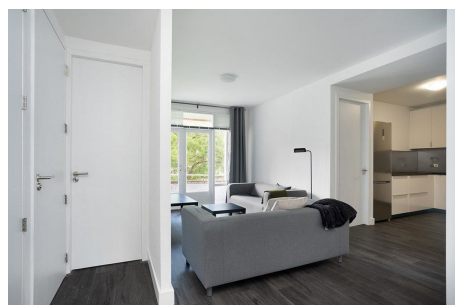

## Meander, Amstelveen

Perfect for sharing. 4 registrations possible. Students allowed.

Details:

- Size of the property: 105 m<sup>2</sup>
- Number of bedrooms: 4
- Number of bathrooms: 2

<b>Type</b>	: Up and downstairs house
<b>Decoration</b>	: Fully furnished
<b>Living Surface</b>	: 105m <sup>2</sup>
<b>Rooms</b>	: 4