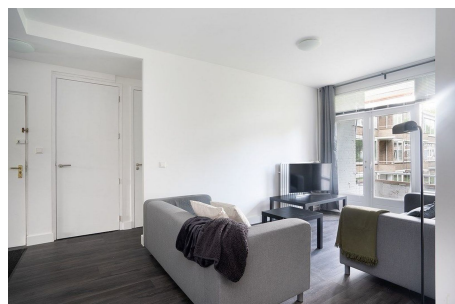

## Meander, Amstelveen

Perfect for sharing. 4 registrations possible. Students allowed.

Details:

- Size of the property: 105 m<sup>2</sup>
- Number of bedrooms: 4
- Number of bathrooms: 2

<b>Type</b>	: Up and downstairs house
<b>Decoration</b>	: Fully furnished
<b>Living Surface</b>	: 105m <sup>2</sup>
<b>Rooms</b>	: 4