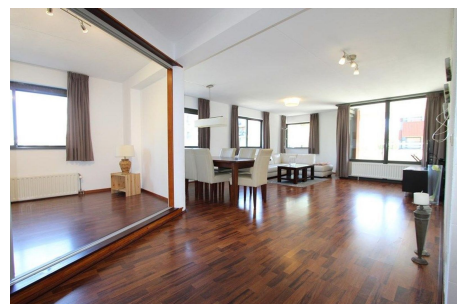

*Save time and money go directly to
the best and quickest agent*

Kamerlingh Onnesstraat, Amstelveen

Size of the house (m2) approximately 105 m2

Number of bedrooms: 2 + study

Number of bathrooms: 1

Type of house: Apartment

Quality of public transportation: Good

Interior decoration: Furnished

Type : Upper floor apartment

Decoration : Fully furnished

Living Surface : 105m²

Rooms : 3

Rent € 2.300 p.m. excl. per month