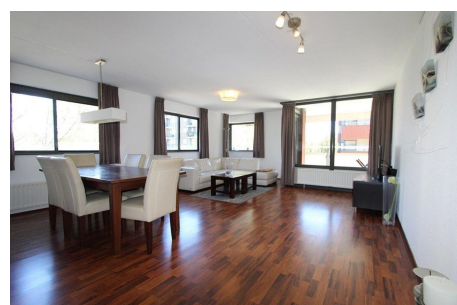

*Save time and money go directly to
the best and quickest agent*

Kamerlingh Onnesstraat, Amstelveen

Size of the house (m2) approximately 105 m2

Number of bedrooms: 2 + study

Number of bathrooms: 1

Type of house: Apartment

Quality of public transportation: Good

Interior decoration: Furnished

Type : Upper floor apartment

Decoration : Fully furnished

Living Surface : 105m²

Rooms : 3

Rent € 2.300 p.m. excl. per month