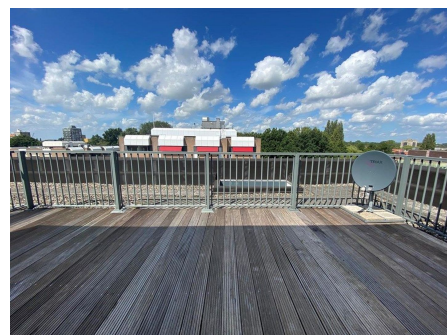

Save time and money go directly to
the best and quickest agent

Kamerlingh Onnesstraat, Amstelveen

Details:

Size of the house (m2) approximately 90 m2

Number of bedrooms: 2

Number of bathrooms: 1

Type of house: Apartment