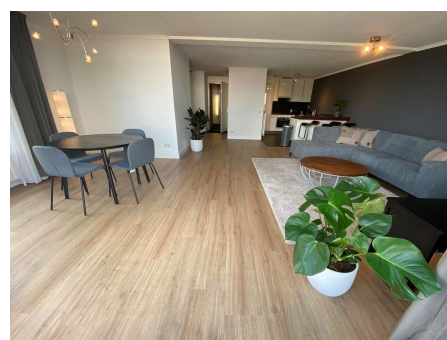

Save time and money go directly to
the best and quickest agent

Kamerlingh Onnesstraat, Amstelveen

Details:

Size of the house (m2) approximately 90 m2

Number of bedrooms: 2

Number of bathrooms: 1

Type of house: Apartment

Type : Upper floor apartment

Decoration : Fully furnished

Living Surface : 90m²

Rooms : 3

Rent € 2.850 p.m. excl. per month