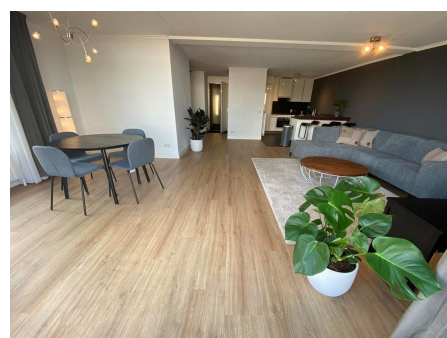

Save time and money go directly to
the best and quickest agent

Kamerlingh Onnesstraat, Amstelveen

Details:

Size of the house (m2) approximately 90 m2

Number of bedrooms: 2

Number of bathrooms: 1

Type of house: Apartment

Type : Upper floor apartment

Decoration : Fully furnished

Living Surface : 90m²

Rooms : 3

Rent € 2.850 p.m. excl. per month