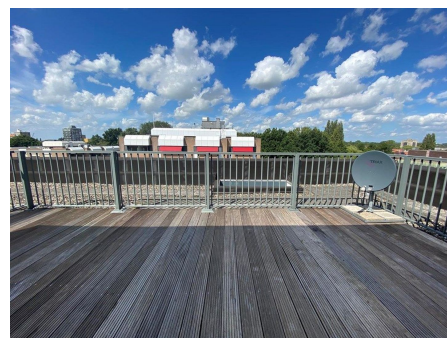

Save time and money go directly to
the best and quickest agent

Kamerlingh Onnesstraat, Amstelveen

Details:

Size of the house (m2) approximately 90 m2

Number of bedrooms: 2

Number of bathrooms: 1

Type of house: Apartment