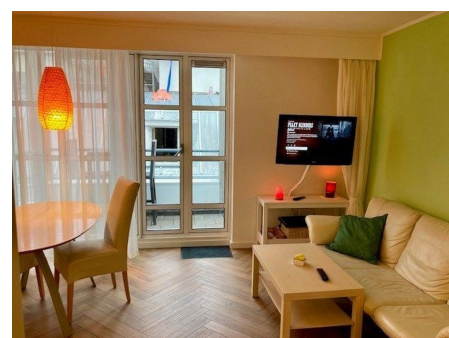

Save time and money go directly to
the best and quickest agent

Lange Leidsedwardsstraat, Amsterdam

Please be aware that it is not possible to schedule a viewing by phone. It is only possible to schedule a viewing by replying ONLINE on this advertisement.

Property is mostly suitable for a single person

Details:

Type	: Upper floor apartment
Decoration	: Fully furnished
Living Surface	: 50m²
Rooms	: 2

Rent € 1.850 p.m. excl. per month