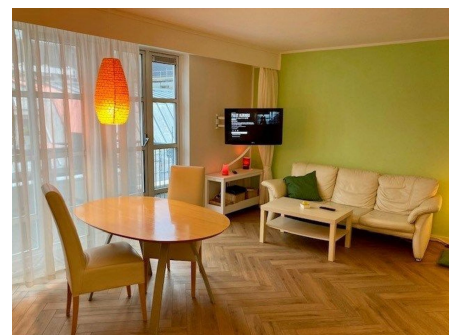

Save time and money go directly to
the best and quickest agent

Lange Leidsedwardsstraat, Amsterdam

Please be aware that it is not possible to schedule a viewing by phone. It is only possible to schedule a viewing by replying ONLINE on this advertisement.

Property is mostly suitable for a single person

Details:

Type	: Upper floor apartment
Decoration	: Fully furnished
Living Surface	: 50m²
Rooms	: 2

Rent € 1.850 p.m. excl. per month