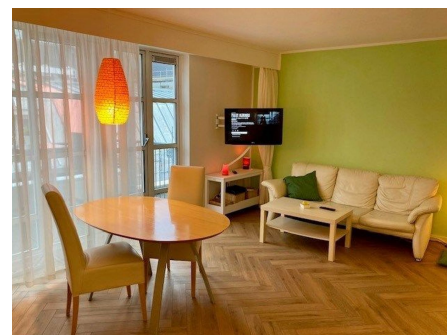

Save time and money go directly to
the best and quickest agent

Lange Leidsedwardsstraat, Amsterdam

Please be aware that it is not possible to schedule a viewing by phone. It is only possible to schedule a viewing by replying ONLINE on this advertisement.

Property is mostly suitable for a single person

Details:

Type	: Upper floor apartment
Decoration	: Fully furnished
Living Surface	: 50m²
Rooms	: 2

Rent € 1.850 p.m. excl. per month