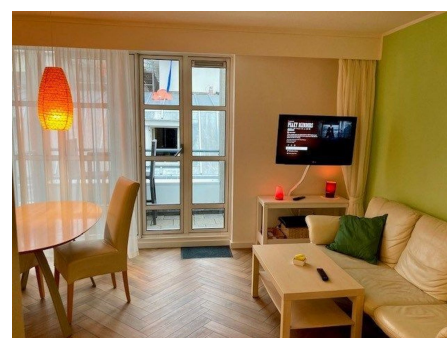

Save time and money go directly to
the best and quickest agent

Lange Leidsedwardsstraat, Amsterdam

Please be aware that it is not possible to schedule a viewing by phone. It is only possible to schedule a viewing by replying ONLINE on this advertisement.

Property is mostly suitable for a single person

Details:

Type	: Upper floor apartment
Decoration	: Fully furnished
Living Surface	: 50m²
Rooms	: 2

Rent € 1.850 p.m. excl. per month