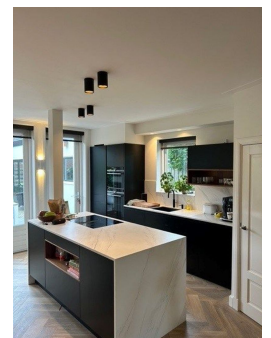

## Rietvinkstraat, Badhoevedorp

Please be aware that the house is only available for a period of 2 months from 26-10-2023 till 20-12-2023

The corner house is a 1930s house that was completely restored in 2019. The house is finished to a high standard with a beautiful kitchen and underfloor heating in the living room. The living area is 130 m2 and the total plot is 275 m2.