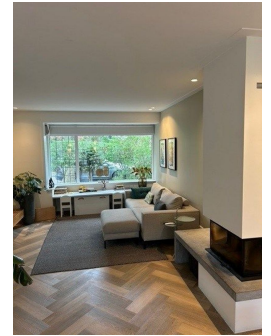

## Rietvinkstraat, Badhoevedorp

Please be aware that the house is only available for a period of 2 months from 26-10-2023 till 20-12-2023

The corner house is a 1930s house that was completely restored in 2019. The house is finished to a high standard with a beautiful kitchen and underfloor heating in the living room. The living area is 130 m2 and the total plot is 275 m2.