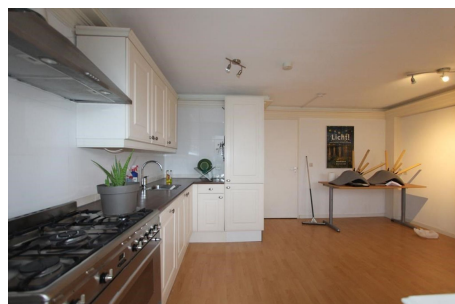

Save time and money go directly to
the best and quickest agent

Alpen Rondweg, Amstelveen

Details:

- Size of the property: 43 m²
- Number of bedrooms: 1
- Number of bathrooms: 1
- Type of house: Apartment
- Construction year of the house: 1969

Type	: Ground floor apartment
Decoration	: Semi Furnished
Garden	: Yes, Backyard, 100×100cm
Living Surface	: 43m²
Rooms	: 2

Rent € 1.650 p.m. excl. per month