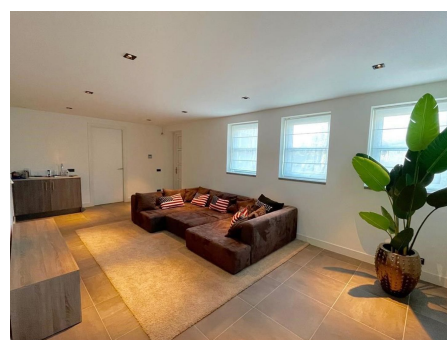

Save time and money go directly to
the best and quickest agent

Schinkeldijkje, Aalsmeer

Details:

- Size of the property: 240 m²
- Number of bedrooms: 5
- Number of bathrooms: 2 (of which 1 can be created extra downstairs on request)
- Type of house: Family House
- Construction year of the house: 2018

Type	: Detached house
Decoration	: Semi Furnished, Optionally furnished
Garden	: Yes, Backyard, 100×100cm
Living Surface	: 240m²
Rooms	: 6

Rent € 3.950 p.m. excl. per month