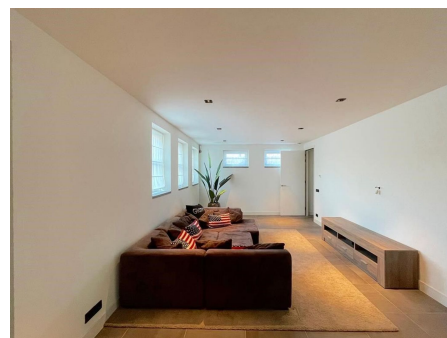

Save time and money go directly to
the best and quickest agent

Schinkeldijkje, Aalsmeer

Details:

- Size of the property: 240 m²
- Number of bedrooms: 5
- Number of bathrooms: 2 (of which 1 can be created extra downstairs on request)
- Type of house: Family House
- Construction year of the house: 2018

Type	: Detached house
Decoration	: Semi Furnished, Optionally furnished
Garden	: Yes, Backyard, 100×100cm
Living Surface	: 240m²
Rooms	: 6

Rent € 3.950 p.m. excl. per month