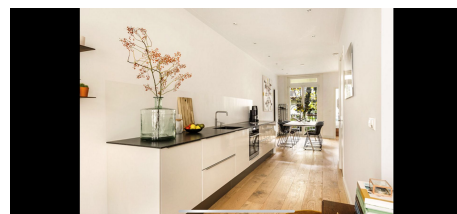

*Save time and money go directly to
the best and quickest agent*

Wilhelminastraat, Amsterdam

It is not possible to schedule a viewing by phone. It is only possible to schedule a viewing by replying ONLINE on this advertisement.

A model A contract is being used. The owner prefers to rent for long term.

Details:

Type	: Apartment
Decoration	: Fully furnished
Living Surface	: 50m²
Rooms	: 2

Rent € 2.000 p.m. excl. per month