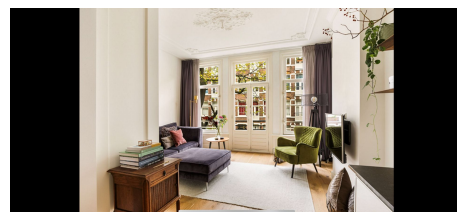

*Save time and money go directly to
the best and quickest agent*

Wilhelminastraat, Amsterdam

It is not possible to schedule a viewing by phone. It is only possible to schedule a viewing by replying ONLINE on this advertisement.

A model A contract is being used. The owner prefers to rent for long term.

Details:

Type	: Apartment
Decoration	: Fully furnished
Living Surface	: 50m²
Rooms	: 2

Rent € 2.000 p.m. excl. per month