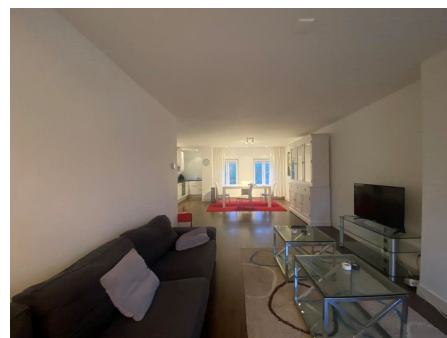

Save time and money go directly to
the best and quickest agent

Witte de Withstraat, Amsterdam

Details:

- Size of the property: 81 m²
- Number of bedrooms: 2
- Number of bathrooms: 1
- Type of property: Apartment
- Construction year of the apartment: 1912

Type	: Upper floor apartment
Decoration	: Fully furnished
Living Surface	: 81m²
Rooms	: 3

Rent € 2.100 p.m. excl. per month