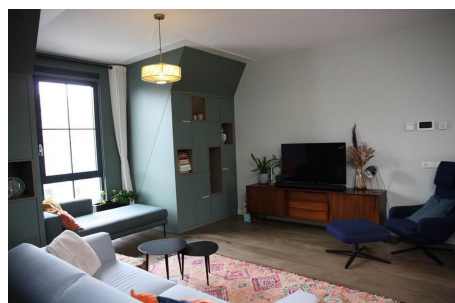

Save time and money go directly to
the best and quickest agent

Wiborgeiland, Amsterdam

Energylabel A | Built 2019

Discover the perfect blend of comfort and tranquility in this charming waterside residence located at Wiborgeiland. Nestled in a serene neighborhood, this property offers a peaceful retreat while providing easy access to all the conveniences of modern living. Enjoy your private outdoor haven—a balcony overlooking the water or a cozy patio, perfect for

Type	: Upper floor apartment
Decoration	: Fully furnished
Living Surface	: 100m ²
Rooms	: 4

Rent € 2.950 p.m. excl. per month