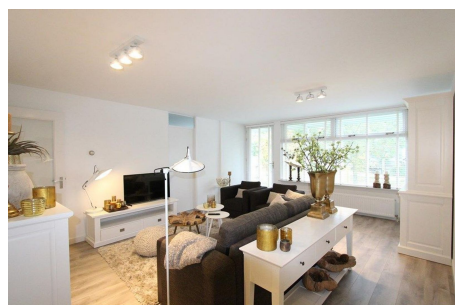

*Save time and money go directly to
the best and quickest agent*

Felix de Nobelhof, Amstelveen

Details:

- Size of the property: 95 m²
- Number of bedrooms: 2
- Number of bathrooms: 1
- Type of house: Apartment
- Construction year of the house: 1995

Type	: Upper floor apartment
Decoration	: Fully furnished
Living Surface	: 95m²
Rooms	: 3

Rent € 2.350 p.m. excl. per month