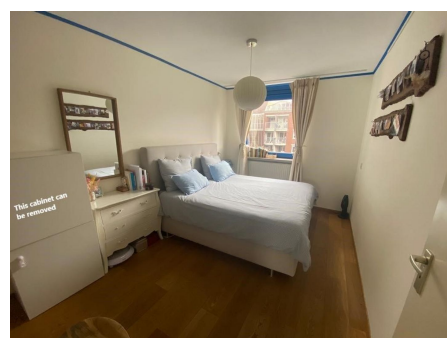

## Levantkade, Amsterdam

Modern, sunny and central 3.5 room (fully furnished) apartment with a tranquil water view – KNSM Eiland, East Amsterdam!

Details:

- Size of the property: 76 m<sup>2</sup>
- Number of bedrooms: 2

<b>Type</b>	: Up and downstairs house
<b>Decoration</b>	: Fully furnished
<b>Living Surface</b>	: 76m <sup>2</sup>
<b>Rooms</b>	: 3

**Rent € 2.150 p.m. excl. per month**