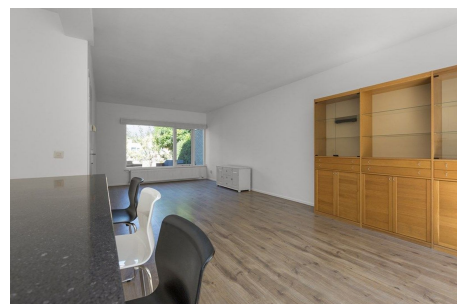

Save time and money go directly to
the best and quickest agent

Tigris, Amstelveen

Details:

- Size of the property: 142 m²
- Number of bedrooms: 4
- Number of bathrooms: 2
- Type of house: Family House
- Construction year of the house: 1971

Type	: Terraced house
Decoration	: Semi Furnished
Garden	: Yes, Backyard, Southeast, 500×1000cm
Living Surface	: 147m²
Rooms	: 5

Rent € 2.800 p.m. excl. per month