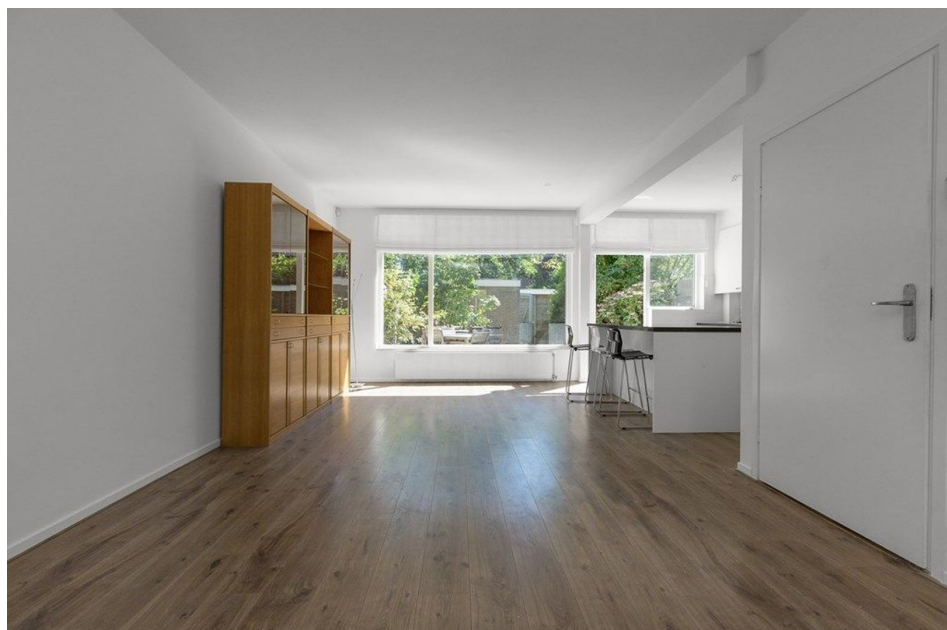

Save time and money go directly to
the best and quickest agent

Tigris, Amstelveen

Details:

- Size of the property: 142 m²
- Number of bedrooms: 4
- Number of bathrooms: 2
- Type of house: Family House
- Construction year of the house: 1971

Type	: Terraced house
Decoration	: Semi Furnished
Garden	: Yes, Backyard, Southeast, 500×1000cm
Living Surface	: 147m²
Rooms	: 5

Rent € 2.800 p.m. excl. per month