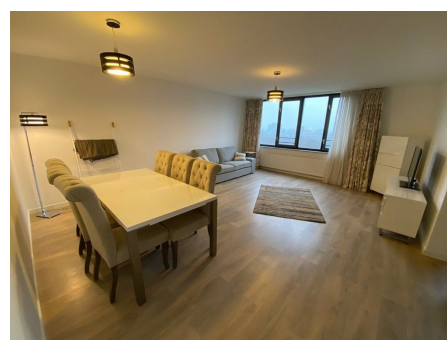

Save time and money go directly to
the best and quickest agent

Wittgensteinlaan, Amsterdam

Apartment is well maintained. Very close to the metro station.

Details:

- Size of the property: 90 m²
- Number of bedrooms: 2 + studyroom
- Number of bathrooms: 1

Type : Upper floor apartment
Decoration : Fully furnished
Living Surface : 90m²
Rooms : 3

Rent € 2.300 p.m. excl. per month