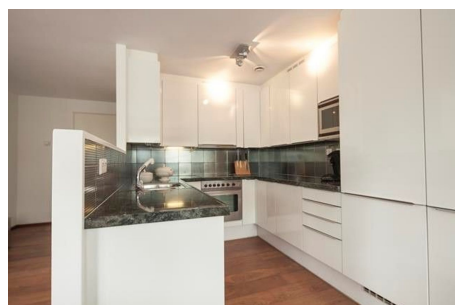

Save time and money go directly to
the best and quickest agent

Kamerlingh Onnesstraat, Amstelveen

Details:

- Size of the property: 100 m²
- Number of bedrooms: 2
- Number of bathrooms: 1
- Type of house: Apartment
- Construction year of the house: 1999

Type	: Ground floor apartment
Decoration	: Fully furnished
Living Surface	: 100m²
Rooms	: 3

Rent € 2.450 p.m. excl. per month