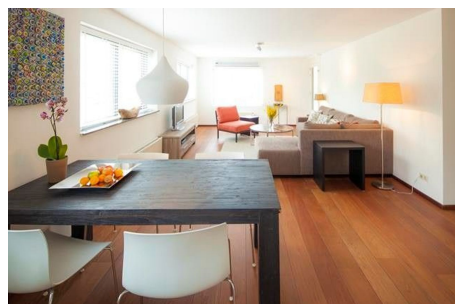

Save time and money go directly to
the best and quickest agent

Kamerlingh Onnesstraat, Amstelveen

Details:

- Size of the property: 100 m²
- Number of bedrooms: 2
- Number of bathrooms: 1
- Type of house: Apartment
- Construction year of the house: 1999

Type	: Ground floor apartment
Decoration	: Fully furnished
Living Surface	: 100m²
Rooms	: 3

Rent € 2.450 p.m. excl. per month