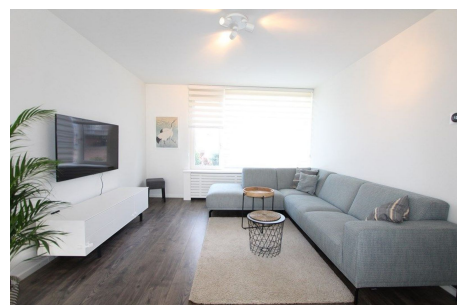

Save time and money go directly to
the best and quickest agent

Maarten Lutherweg, Amstelveen

Details:

- Size of the property: 120 m²
- Number of bedrooms: 3
- Number of bathrooms: 1
- Type of house: Family House
- Construction year of the house: 1962

Type	: Terraced house
Decoration	: Fully furnished, Semi Furnished
Garden	: Yes, Backyard
Living Surface	: 120m ²
Rooms	: 4

Rent € 2.750 p.m. excl. per month