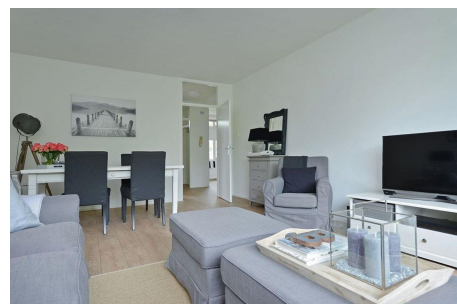

Save time and money go directly to
the best and quickest agent

Flevolaan, Amstelveen

Details:

- Size of the property: 75 m²
- Number of bedrooms: 2
- Number of bathrooms: 1
- Type of house: Apartment
- Construction year of the house: 1965

Type	: Upper floor apartment
Decoration	: Fully furnished
Living Surface	: 75m²
Rooms	: 3

Rent € 2.250 p.m. excl. per month