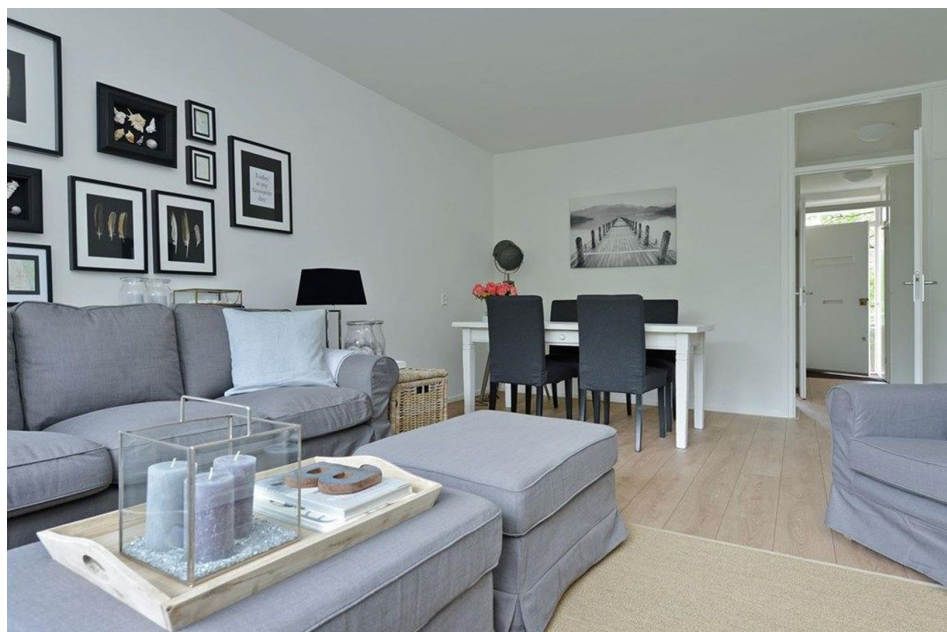

Save time and money go directly to
the best and quickest agent

Flevolaan, Amstelveen

Details:

- Size of the property: 75 m²
- Number of bedrooms: 2
- Number of bathrooms: 1
- Type of house: Apartment
- Construction year of the house: 1965

Type	: Upper floor apartment
Decoration	: Fully furnished
Living Surface	: 75m²
Rooms	: 3

Rent € 2.250 p.m. excl. per month