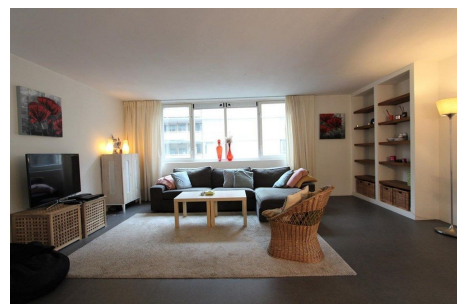

## Plantage Doklaan, Amsterdam

Details:

- Size of the property: 85 m<sup>2</sup>
- Number of bedrooms: 2
- Number of bathrooms: 1
- Type of house: Apartment
- Construction year of the house: 1989

**Type** : Upper floor apartment  
**Decoration** : Fully furnished  
**Living Surface** : 85m<sup>2</sup>  
**Rooms** : 3