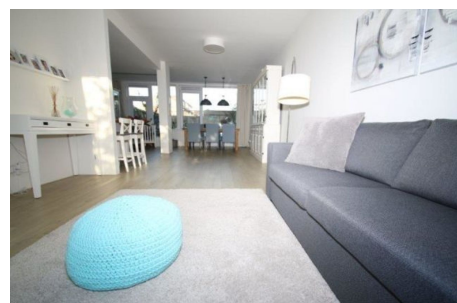

Save time and money go directly to
the best and quickest agent

Belle van Zuylenlaan, Amstelveen

Details:

- Size of the property: 135 m²
- Number of bedrooms: 4
- Number of bathrooms: 2
- Type of house: Family house
- Construction year of the house: 1967

Type	: Endhouse
Decoration	: Fully furnished
Garden	: Yes, Backyard, Northwest, 500x700cm
Living Surface	: 135m ²
Rooms	: 5

Rent € 2.750 p.m. excl. per month