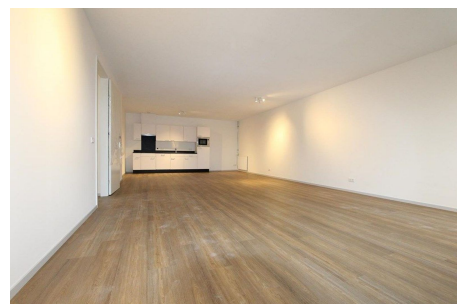

*Save time and money go directly to
the best and quickest agent*

Bouwerij, Amstelveen

Details:

- Size of the property: 89 m²
- Number of bedrooms: 2
- Number of bathrooms: 1
- Type of house: Apartment
- Interior decoration: Semi-Furnished

Type	: Upper floor apartment
Decoration	: Semi Furnished
Living Surface	: 89m ²
Rooms	: 3

Rent € 1.650 p.m. excl. per month