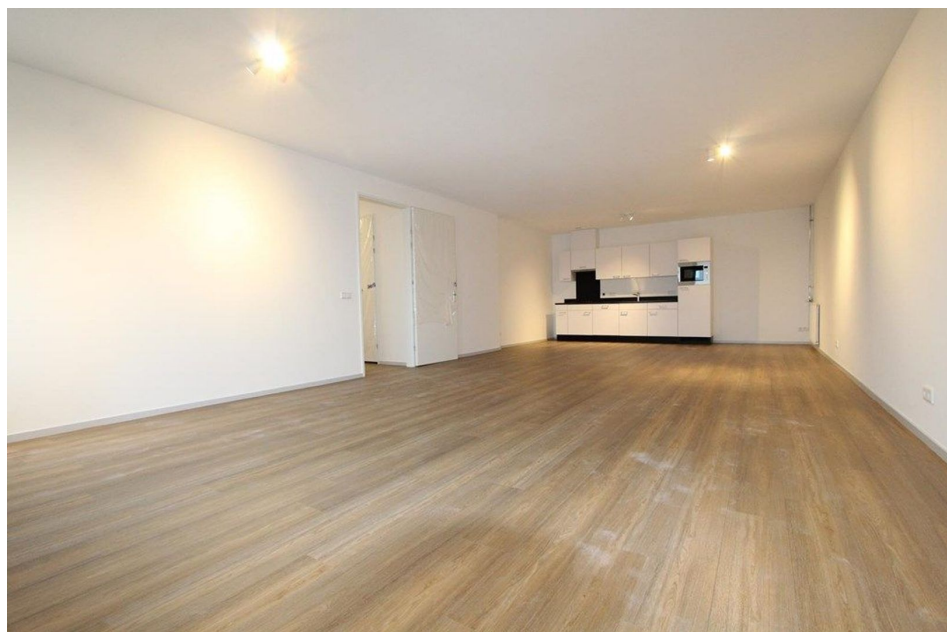

*Save time and money go directly to
the best and quickest agent*

Bouwerij, Amstelveen

Details:

- Size of the property: 89 m²
- Number of bedrooms: 2
- Number of bathrooms: 1
- Type of house: Apartment
- Interior decoration: Semi-Furnished

Type	: Upper floor apartment
Decoration	: Semi Furnished
Living Surface	: 89m ²
Rooms	: 3

Rent € 1.650 p.m. excl. per month