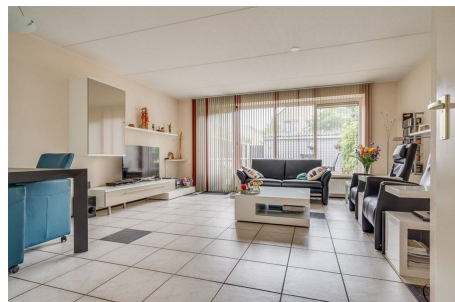

Save time and money go directly to
the best and quickest agent

Bertus Aafjeslaan, Amstelveen

Details:

- Size of the property: 144 m²
- Number of bedrooms: 3
- Number of bathrooms: 1
- Type of house: Family House
- Construction year of the house: 1995

Type	: Endhouse
Decoration	: Semi Furnished, Optionally furnished
Garden	: Yes, Backyard, 800×1200cm
Living Surface	: 144m²
Rooms	: 4

Rent € 2.500 p.m. excl. per month