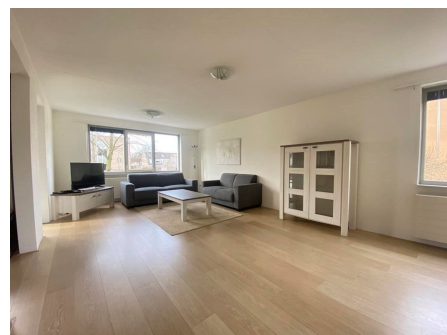

Save time and money go directly to
the best and quickest agent

Zeelandiahoeve, Amstelveen

Details:

Size of the house (m2) approximately 100 m2

Number of bedrooms: 2

Number of bathrooms: 1

Type of house: Apartment

Quality of public transportation: Good

Type	: Walk-up flat
Decoration	: Fully furnished
Living Surface	: 92m ²
Rooms	: 3

Rent € 2.250 p.m. excl. per month