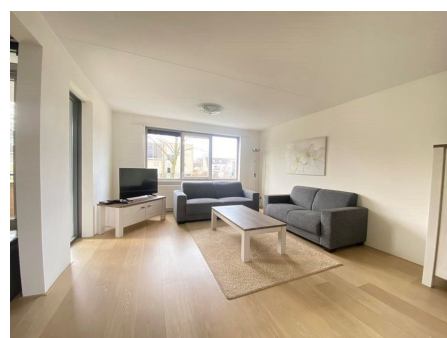

Save time and money go directly to
the best and quickest agent

Zeelandiahoeve, Amstelveen

Details:

Size of the house (m2) approximately 100 m2

Number of bedrooms: 2

Number of bathrooms: 1

Type of house: Apartment

Quality of public transportation: Good

Type	: Walk-up flat
Decoration	: Fully furnished
Living Surface	: 92m ²
Rooms	: 3

Rent € 2.250 p.m. excl. per month