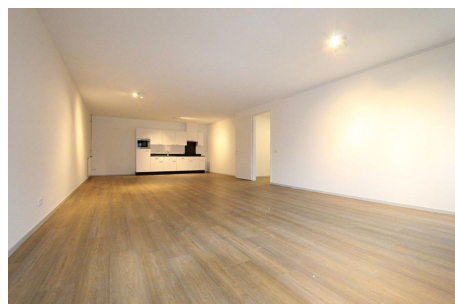

*Save time and money go directly to
the best and quickest agent*

Bouwerij, Amstelveen

Viewings ONLY per e-mail. Please do not call. Thank you.

Details:

- Size of the property: 112 m²
- Number of bedrooms: 2
- Number of bathrooms: 1

Type	: Upper floor apartment
Decoration	: Semi Furnished
Living Surface	: 112m ²
Rooms	: 3

Rent € 1.700 p.m. excl. per month