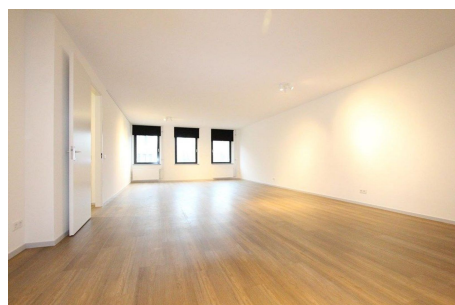

*Save time and money go directly to
the best and quickest agent*

Bouwerij, Amstelveen

Viewings ONLY per e-mail. Please do not call. Thank you.

Details:

- Size of the property: 112 m²
- Number of bedrooms: 2
- Number of bathrooms: 1

Type	: Upper floor apartment
Decoration	: Semi Furnished
Living Surface	: 112m ²
Rooms	: 3

Rent € 1.700 p.m. excl. per month