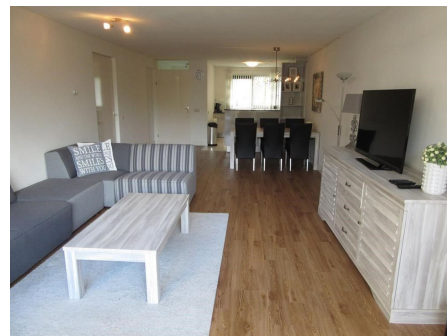

Save time and money go directly to
the best and quickest agent

Zeelandiahoeve, Amstelveen

Details:

Size of the house (m2) approximately 100 m2

Number of bedrooms: 2

Number of bathrooms: 1

Type of house: Apartment

Quality of public transportation: Good

Type	: Ground floor apartment
Decoration	: Fully furnished
Garden	: Yes, Backyard, 900×600cm
Living Surface	: 100m ²
Rooms	: 3

Rent € 2.400 p.m. excl. per month