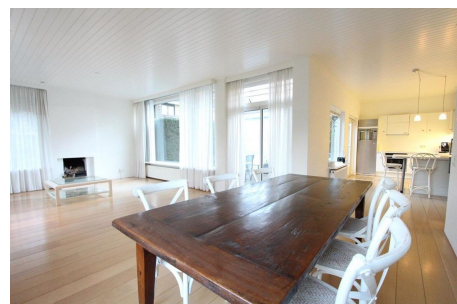

Save time and money go directly to
the best and quickest agent

Majella, Amstelveen

CURRENTLY BEING RENOVATED, DONE END OF AUGUST 2024. For more information, please send an e-mail!

Pictures are for reference, it is the previous condition of the property.

Details:

Type	: Semi-detached house
Decoration	: Semi Furnished, Optionally furnished
Garden	: Yes, Backyard, 500×100cm
Living Surface	: 125m²
Rooms	: 4

Rent € 2.750 p.m. excl. per month