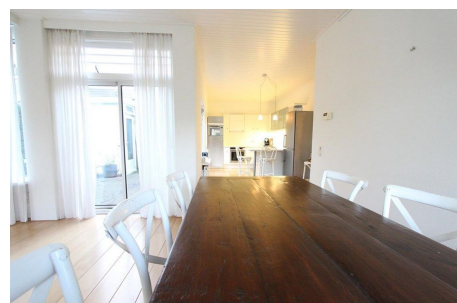

Save time and money go directly to
the best and quickest agent

Majella, Amstelveen

CURRENTLY BEING RENOVATED, DONE END OF AUGUST 2024. For more information, please send an e-mail!

Pictures are for reference, it is the previous condition of the property.

Details:

Type	: Semi-detached house
Decoration	: Semi Furnished, Optionally furnished
Garden	: Yes, Backyard, 500×100cm
Living Surface	: 125m²
Rooms	: 4

Rent € 2.750 p.m. excl. per month