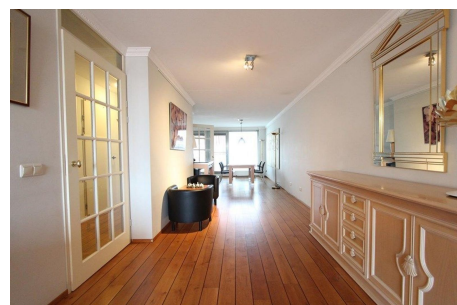

Save time and money go directly to
the best and quickest agent

Stadsplein, Amstelveen

Details:

Size of the property: (m2) approximately 120 m2

Number of bedrooms: 2

Number of bathrooms: 1

Type of house: Apartment

Quality of public transportation: Good

Type	: Upper floor apartment
Decoration	: Fully furnished
Living Surface	: 120m²
Rooms	: 3

Rent € 2.850 p.m. excl. per month