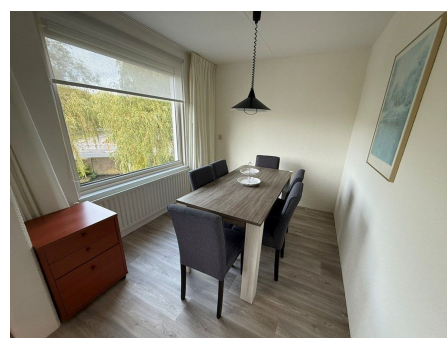

## Zeelandiahoeve, Amstelveen

Details:

- Size of the property: 75 m<sup>2</sup>
- Number of bedrooms: 2
- Number of bathrooms: 1
- Type of house: Apartment
- Construction year of the building: 1995

**Type** : Upper floor apartment  
**Decoration** : Fully furnished  
**Living Surface** : 75m<sup>2</sup>  
**Rooms** : 3