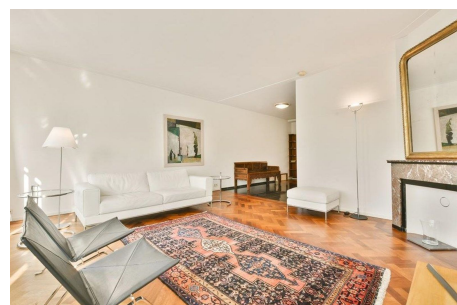

Save time and money go directly to
the best and quickest agent

's-Gravelandseveer, Amsterdam

Apartment on the Amstel

On a marvelous, sunny (south) and quiet location on the 's Gravelandseveer 8 facing the Amstel River, right in the center of town and very close to metro and central station, we offer a beautiful and spacious fully furnished apartment. The apartment contains a large living room with three big windows offering a stunning view at the river, a spacious kitchen and a spacious master bedroom

Type : Upper floor apartment
Decoration : Fully furnished
Living Surface : 85m²
Rooms : 2

Rent € 2.750 p.m. excl. per month