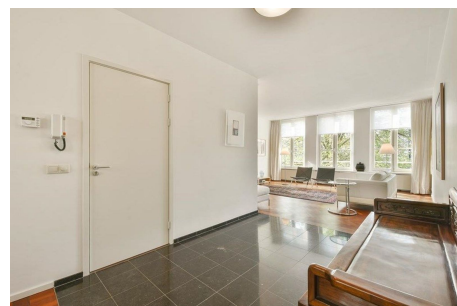

Save time and money go directly to
the best and quickest agent

's-Gravelandseveer, Amsterdam

Apartment on the Amstel

On a marvelous, sunny (south) and quiet location on the 's Gravelandseveer 8 facing the Amstel River, right in the center of town and very close to metro and central station, we offer a beautiful and spacious fully furnished apartment. The apartment contains a large living room with three big windows offering a stunning view at the river, a spacious kitchen and a spacious master bedroom

Type : Upper floor apartment
Decoration : Fully furnished
Living Surface : 85m²
Rooms : 2

Rent € 2.750 p.m. excl. per month