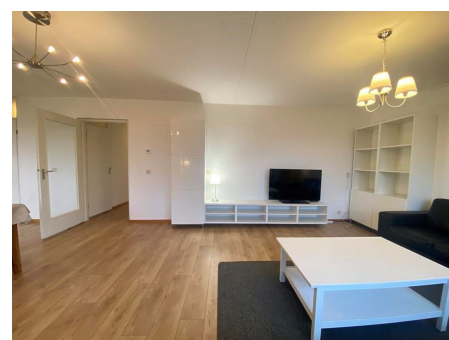

Save time and money go directly to
the best and quickest agent

Doctor Willem Dreesweg, Amstelveen

Details:

- Size of the property: 90 m²
- Number of bedrooms: 2
- Number of bathrooms: 1
- Type of house: Apartment
- Construction year of the house: 1990

Type	: Upper floor apartment
Decoration	: Fully furnished
Living Surface	: 90m²
Rooms	: 3

Rent € 2.250 p.m. excl. per month