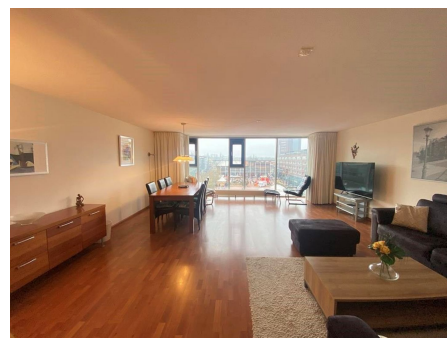

Save time and money go directly to
the best and quickest agent

Stadsplein, Amstelveen

Details:

Top location in the centre of Amstelveen,

Beautiful view

Luxurious entrance to the building

2 minutes from highway

Type : Upper floor apartment

Decoration : Fully furnished

Living Surface : 112m²

Rooms : 3

Rent € 3.450 p.m. excl. per month