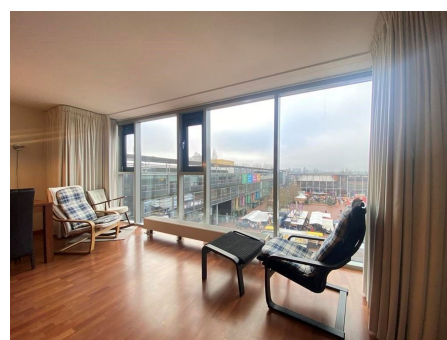

Save time and money go directly to
the best and quickest agent

Stadsplein, Amstelveen

Details:

Top location in the centre of Amstelveen,

Beautiful view

Luxurious entrance to the building

2 minutes from highway

Type : Upper floor apartment

Decoration : Fully furnished

Living Surface : 112m²

Rooms : 3

Rent € 3.450 p.m. excl. per month