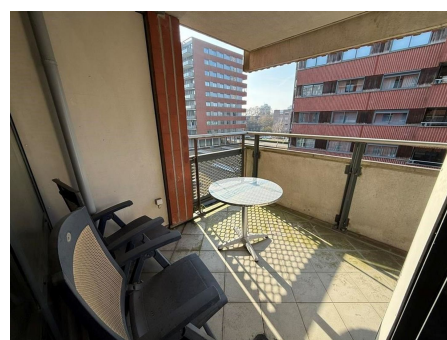

Save time and money go directly to
the best and quickest agent

Kamerlingh Onnesstraat, Amstelveen

Details:

- Size of the property: 89 m²
- Number of bedrooms: 2
- Number of bathrooms: 1
- Type of house: Apartment
- Construction year of the house: 1999

Type	: Upper floor apartment
Decoration	: Fully furnished
Living Surface	: 89m²
Rooms	: 3

Rent € 2.750 p.m. excl. per month