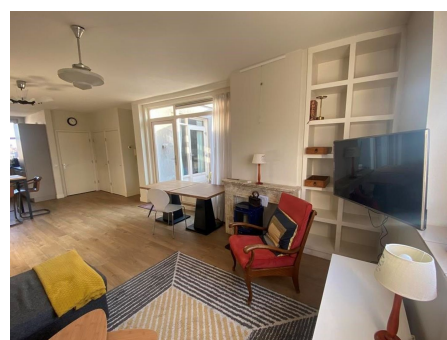

Save time and money go directly to
the best and quickest agent

Korte Prinsengracht, Amsterdam

An incredible apartment in a prime location, featuring a private roof terrace with a breathtaking view!

There is an elevator at this property. This is extremely rare in the part of the city.

Details:

- Size of the property: 60 m²

Type	: Upper floor apartment
Decoration	: Fully furnished
Living Surface	: 59m ²
Rooms	: 2

Rent € 2.250 p.m. excl. per month