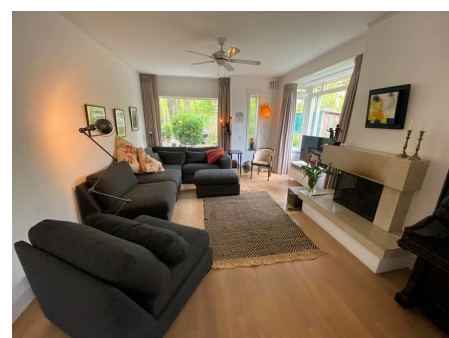

Save time and money go directly to
the best and quickest agent

De Ruwiellaan, Amstelveen

In one of the most beloved neighborhoods of Amstelveen you'll find this beautiful corner three story house, built in the late 30's in Amsterdamse School style. Renovated to fit the modern needs, situated across a park with a playground and near international schools. The perfect property for a family to reside in.

Details:

Type	: Corner house
Decoration	: Semi Furnished, Optionally furnished
Garden	: Yes, Backyard, Southwest, 100×100cm
Living Surface	: 170m ²
Rooms	: 7

Rent € 4.950 p.m. excl. per month