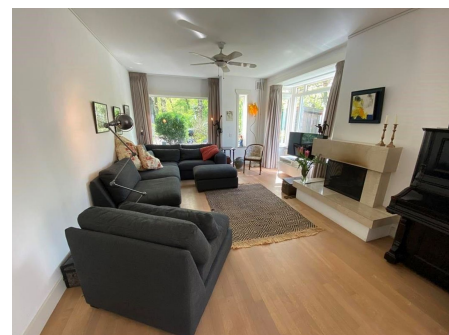

Save time and money go directly to
the best and quickest agent

De Ruwiellaan, Amstelveen

In one of the most beloved neighborhoods of Amstelveen you'll find this beautiful corner three story house, built in the late 30's in Amsterdamse School style. Renovated to fit the modern needs, situated across a park with a playground and near international schools. The perfect property for a family to reside in.

Details:

Type	: Corner house
Decoration	: Semi Furnished, Optionally furnished
Garden	: Yes, Backyard, Southwest, 100×100cm
Living Surface	: 170m ²
Rooms	: 7

Rent € 4.950 p.m. excl. per month